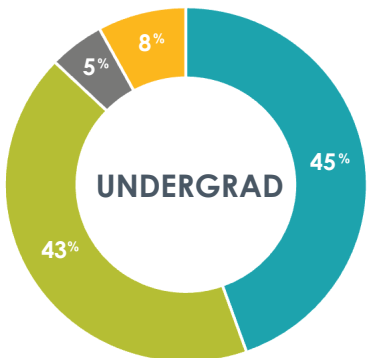

2022-2023 CAREER OUTCOMES

College of Agriculture & Life Sciences

94%

Successful
Career Outcomes*

652

496

SURVEYS COLLECTED

KNOWLEDGE RATE**

76%

TOP GRADUATE OR PROFESSIONAL SCHOOLS

- Mississippi State University
- University of Mississippi Medical Center
- University of Southern Mississippi
- Auburn University
- University of Tennessee
- Vanderbilt University
- Louisiana State University
- Southern College of Optometry