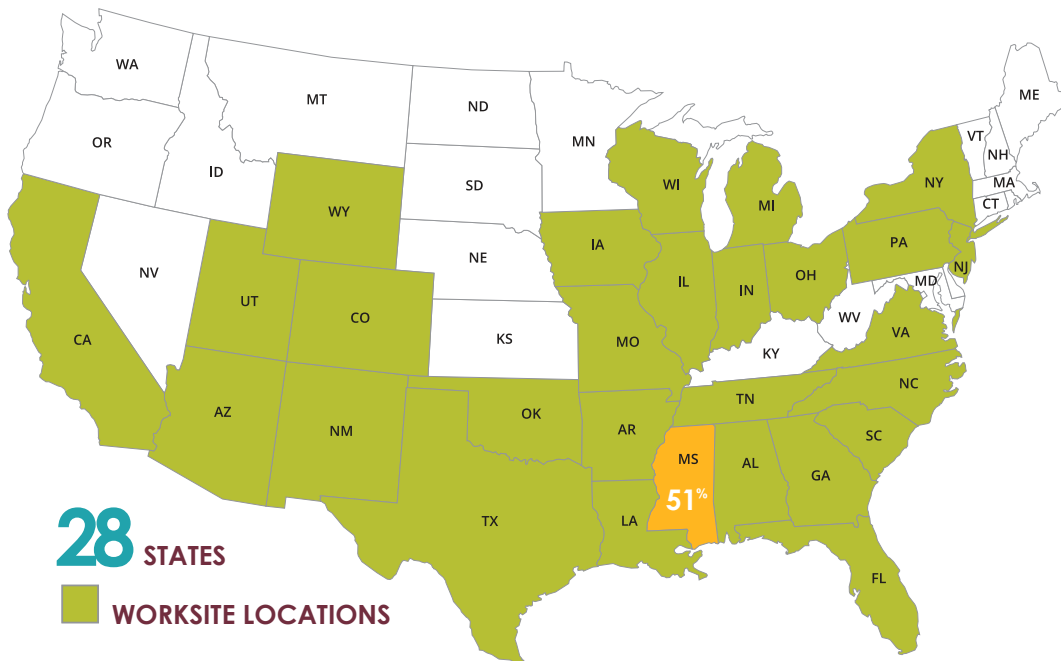

2022-2023 CAREER OUTCOMES

College of Agriculture & Life Sciences

94%

Successful
Career Outcomes*

652

496

SURVEYS COLLECTED

KNOWLEDGE RATE**

76%

TOP GRADUATE OR PROFESSIONAL SCHOOLS

- Mississippi State University
- University of Mississippi Medical Center
- University of Southern Mississippi
- Auburn University
- University of Tennessee
- Vanderbilt University
- Louisiana State University
- Southern College of Optometry