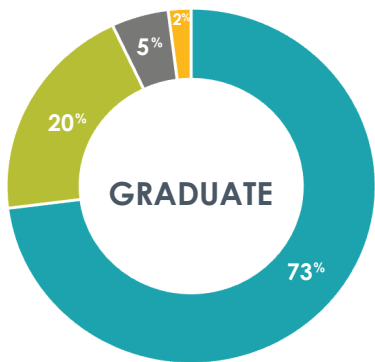

2022-2023 CAREER OUTCOMES

College of Agriculture & Life Sciences

94%

Successful
Career Outcomes*

652

496

SURVEYS COLLECTED

KNOWLEDGE RATE**

76%

TOP GRADUATE OR PROFESSIONAL SCHOOLS

- Mississippi State University
- University of Mississippi Medical Center
- University of Southern Mississippi
- Auburn University
- University of Tennessee
- Vanderbilt University
- Louisiana State University
- Southern College of Optometry